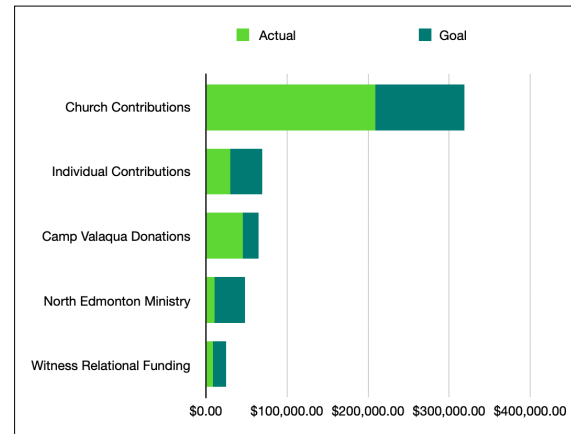

Fall 2021 Update

In Community October 2021

Year 2 of MCA's E3 action plan focuses on **Encountering, Embracing, Embodying Christ...in Community.**

In recent months MCA continues to build community through the ministries we share as a faith family.

- The forests of **Camp Valaqua** featured songs and laughter as campers were welcomed back at 2/3 capacity this summer. The main camp facility and yurts are available for year-round rentals, providing ideal settings for groups to connect.

Register today for the **Muslim-Christian Dialogue** Theme: *Does Faith Matter?* October 30, 9-1, in person or on ZOOM

- Interim Director **Suzanne Gross** has continued the interfaith relationship-building of the **North Edmonton Ministry** following the retirement of Donna Entz. This Christ-centred ministry combines witness, peace building, hospitality, and dialogue.

- In September MCA welcomed **Steven Giugovaz** as Church Engagement Minister. This new position will focus on connecting MCA congregations with each other and with the ministries we share.

- MCA continues to build the church around the world through **MC Canada International Witness**.

Two Witness projects have a special connection to MCA congregations:

- Werner and Joanne De Jong from Holyrood are awaiting visas so they can teach at the Meserete Kristos Seminary in Ethiopia
- Dan and Christine Poovong from Trinity continue to serve in Thailand

Check the MC Canada website for details about these and other Witness projects.

“Thank you for your continued support of the important ministries we share. Finances are tracking well but contributions from individuals and congregations are needed.”